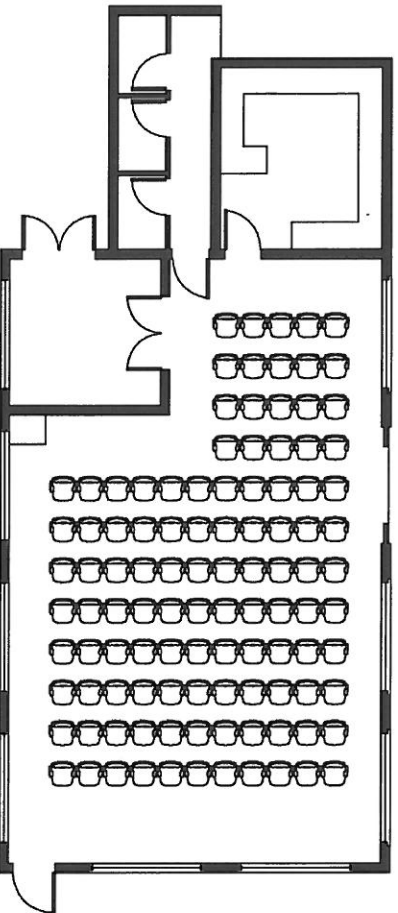

Larches Community Hall Floor Plans

**Seats:
108**

**Seats:
66**

**Seats:
80**

**Seats:
81**