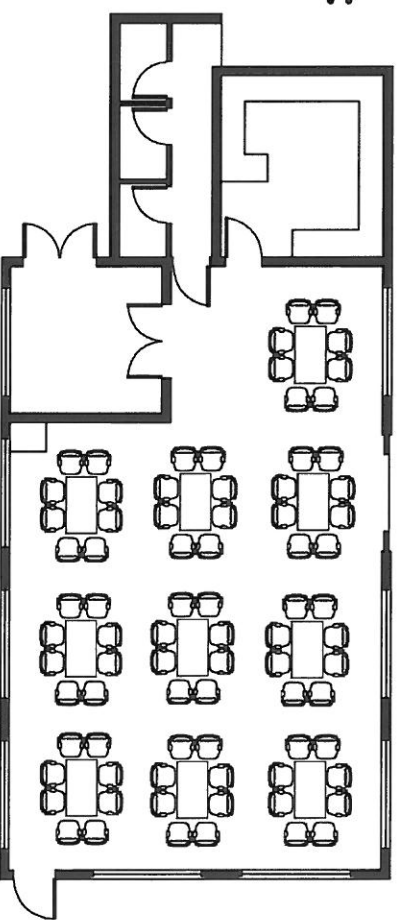

Larches Community Hall Floor Plans

**Seats:
108**

**Seats:
66**

**Seats:
80**

**Seats:
81**