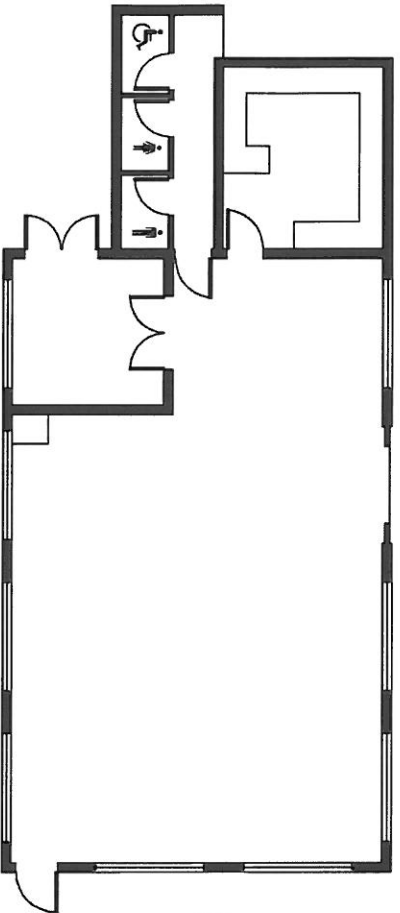

Larches Community Hall Floor Plans

**Seats:
108**

**Seats:
66**

**Seats:
80**

**Seats:
81**