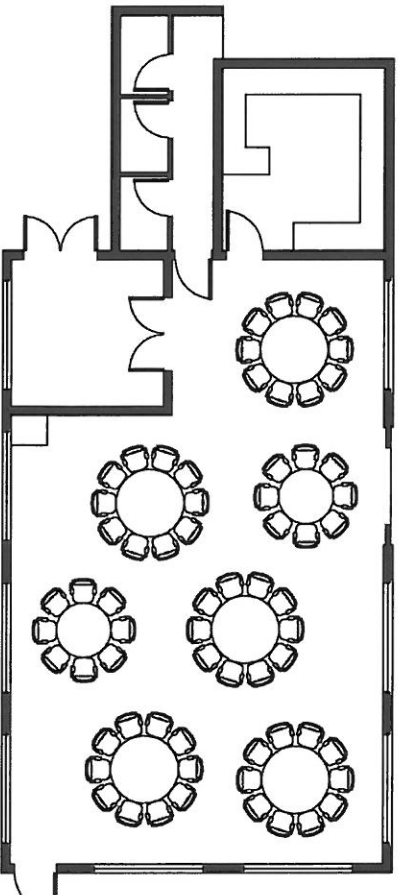

Larches Community Hall Floor Plans

**Seats:
108**

**Seats:
66**

**Seats:
80**

**Seats:
81**