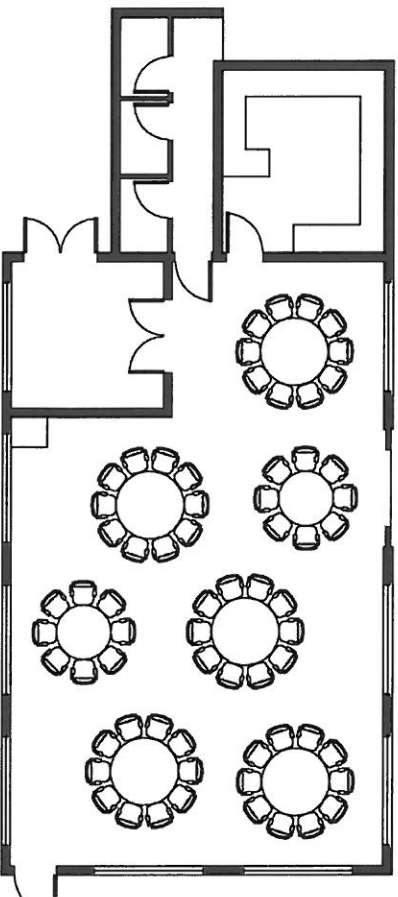

Larches Community Hall Floor Plans

**Seats:
108**

**Seats:
66**

**Seats:
80**

**Seats:
81**