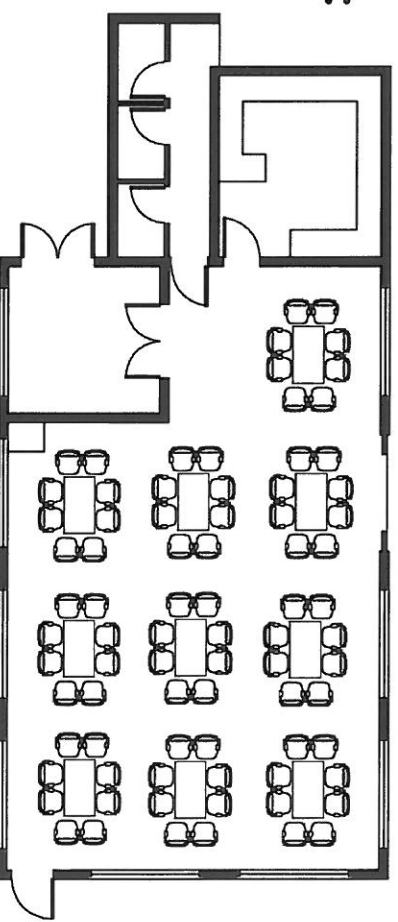

Larches Community Hall Floor Plans

**Seats:
108**

**Seats:
66**

**Seats:
80**

**Seats:
81**