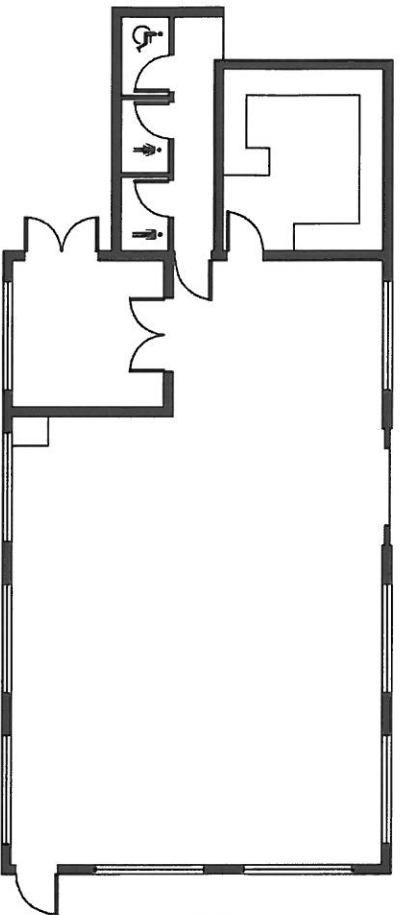

Larches Community Hall Floor Plans

**Seats:
108**

**Seats:
66**

**Seats:
80**

**Seats:
81**