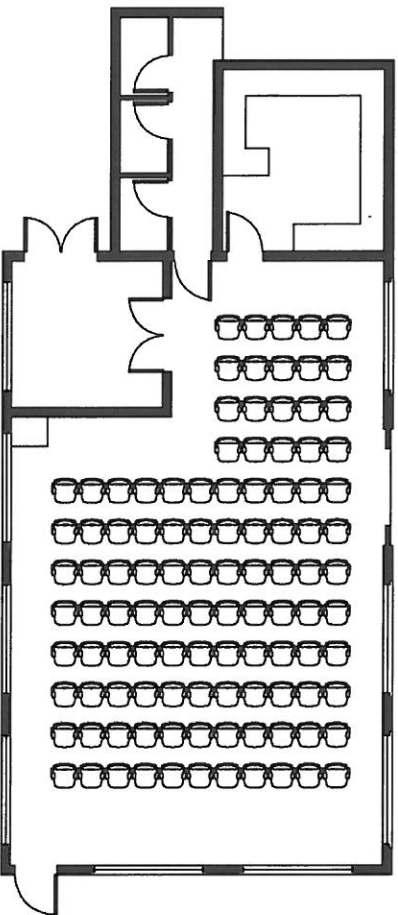

Larches Community Hall Floor Plans

**Seats:
108**

**Seats:
66**

**Seats:
80**

**Seats:
81**